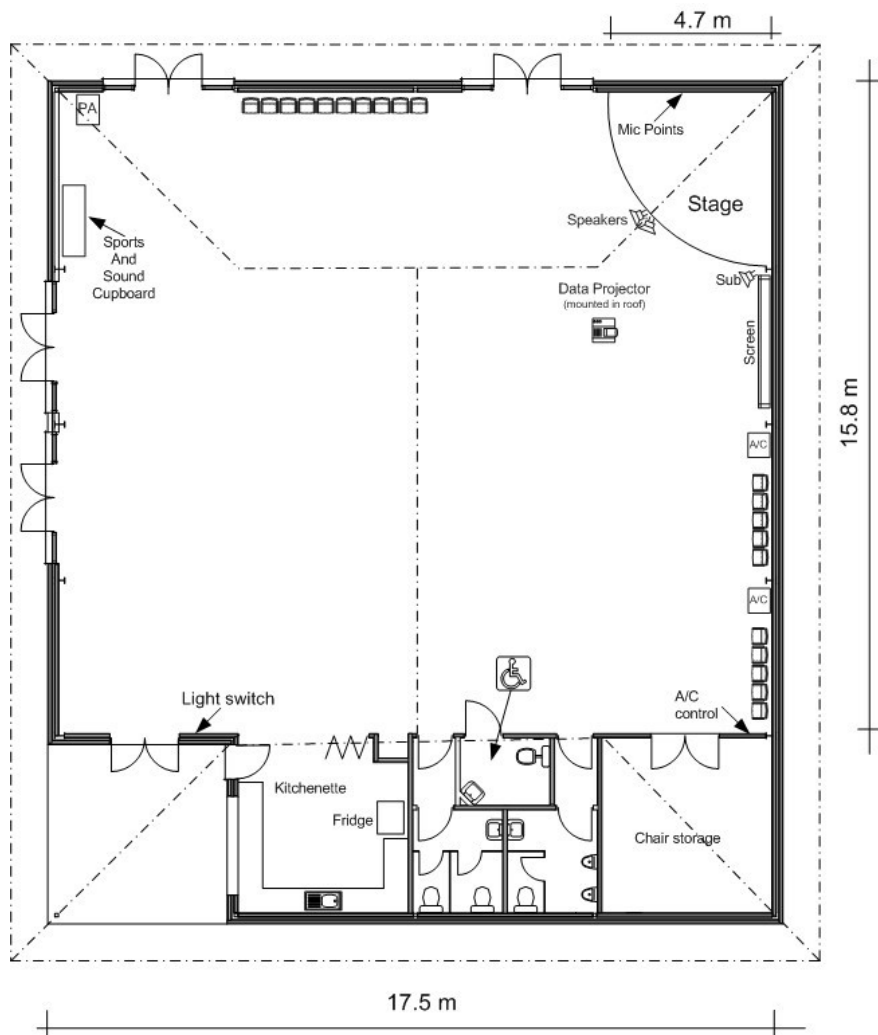

Waratah Site Information

Site Facilities

- Large Meeting Room
- Smaller Lounge Room
- 28 Bedrooms
- Including 2 Disabled Access Rooms
- Guest Laundry (NE Cnr Banksia site)

Room Facilities

- Lectern
- 344 Chairs
- 12 Tables
- Stage
- A/C
- "Zip" Hot water heater
- Fridge
- Portable white board & markers

B Block

Room	Double Bed	Single Bed	Lower Bunk	Upper Bunk	Disable Room	Total Beds
B1	1	0	1	1		3
B2	0	0	3	3		6
B3	0	0	3	3		6
B4	0	0	3	3		6
B5	1	0	2	3		6
B6	2	0	2	3	Yes	7
B7	0	0	3	3		6
B8	0	0	3	3		6
B9	0	0	3	3		6
B10	0	0	3	3		6
Total	4	0	26	28	1 Room	58

Video

Item	Model	Number
Data Projector Controller	Epson	1
Data Projector	Epson Laser	1
Screen	3000mm (W) x 2500mm (H)	1

Miscellaneous

Item	Model	Number
White Board (Double sided)	1200mm (W) x 900mm (H)	1
Lectern		1