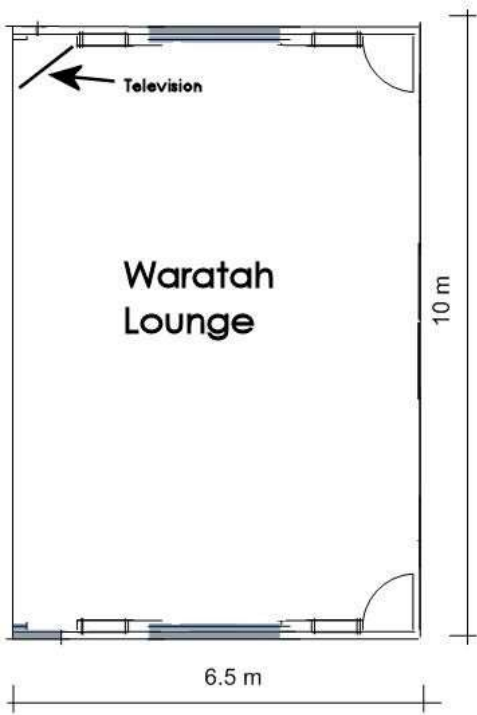

Waratah Site Information

Site Facilities

- Large Meeting Room
- Smaller Lounge Room
- 28 Bedrooms
- Including 2 Disabled Access Rooms
- Guest Laundry (NE Cnr Banksia site)

Room Facilities

- Lectern
- 344 Chairs
- 12 Tables
- Stage
- A/C
- "Zip" Hot water heater
- Fridge
- Portable white board & markers

Sports Equipment

- Basketball
- Football
- Volleyball
- Soccer Ball
- 4 Tennis racquets
- 2 tennis balls

Room Facilities

Large Television
DVD Player
2 Tables
30 Chairs
Lounges
Bar Fridge

A Block

Room	Double Bed	Single Bed	Lower Bunk	Upper Bunk	Disable Room	Total Beds
A1	1	0	2	3		6
A2	1	0	2	3		6
A3	1	0	2	3		6
A4	1	0	2	3		6
A5	1	0	2	3		6
A6	1	0	1	2		4
A7	1	0	2	3		6
A8	1	0	2	3		6
A9	1	0	2	3		6
A10	1	0	2	3		6
A11	1	0	2	3		6
A12	1	0	2	3		6
Total	12	0	23	35		70

Video

Item	Model	Number
Data Projector Controller	Epson	1
Data Projector	Epson Laser	1
Screen	3000mm (W) x 2500mm (H)	1

Miscellaneous

Item	Model	Number
White Board (Double sided)	1200mm (W) x 900mm (H)	1
Lectern		1