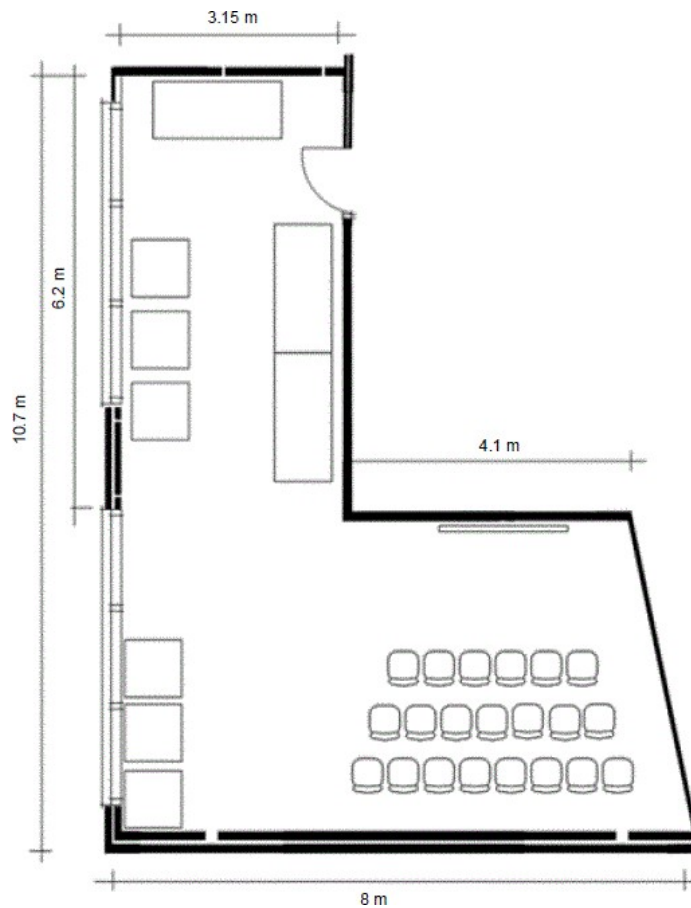

THE TOPS
LIFE TO THE FULL

The Hub Site Map

Room Facilities

- 24 Chairs
- 2 Tables
- Lounges
- Wall Mounted Whiteboard
- Bar Fridge
- Air-conditioning

AV Equipment

- Data Projector