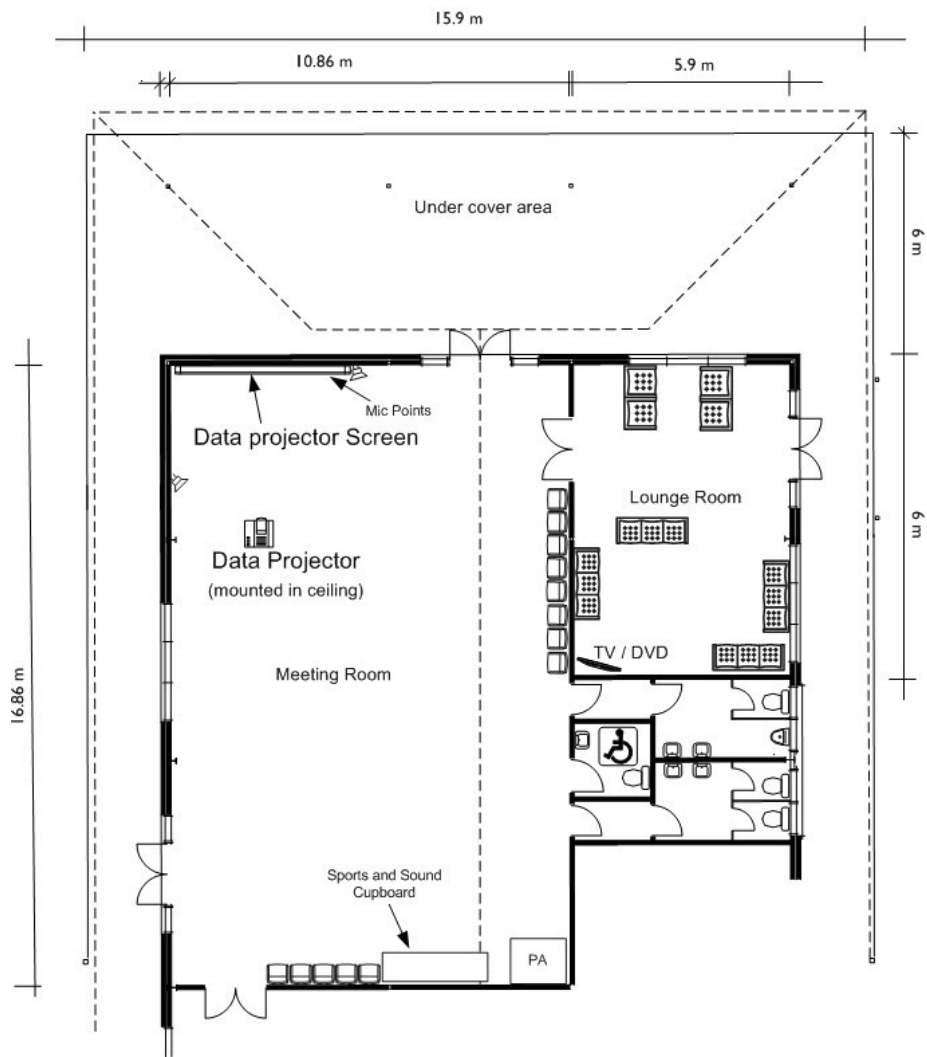

Grevillea Site Information

Site Facilities

Large meeting room
Smaller Lounge room
Pool
Basketball court
Volleyball court
Play equipment
Guest Laundry
Exclusive Car Park

Bedrooms

Rooms	Number
G1 Disabled Access	5 beds
G2 to G5	6 beds per room
G6 Leaders Room	2 beds
H1 Disabled Access	5 beds
H2 to H7	6 beds per room
I1 Leaders Room	2 beds
I2 to I7	6 beds per room

Please see bed configuration, below, for more detail

Room Facilities

Lectern
120 Chairs
12 Tables
Air-conditioning
"zip" Hot Water heater (in dining room)
Fridge
Portable White board
Table Tennis Table

AV Equipment

Video

Item	Model	Number
Data Projector Controller	Epson	1
Data Projector	Epson	1
Screen	2500mm (W) x 2000mm (H)	1

Miscellaneous

Item	Model	Number
White Board (portable)	1200mm (W) x 900mm (H)	1
Lecturn		1
Audio lead (Computer / Laptop)	3.5mm x 3.5mm 3m long	1
RGB lead (Computer / Laptop)	3m	1