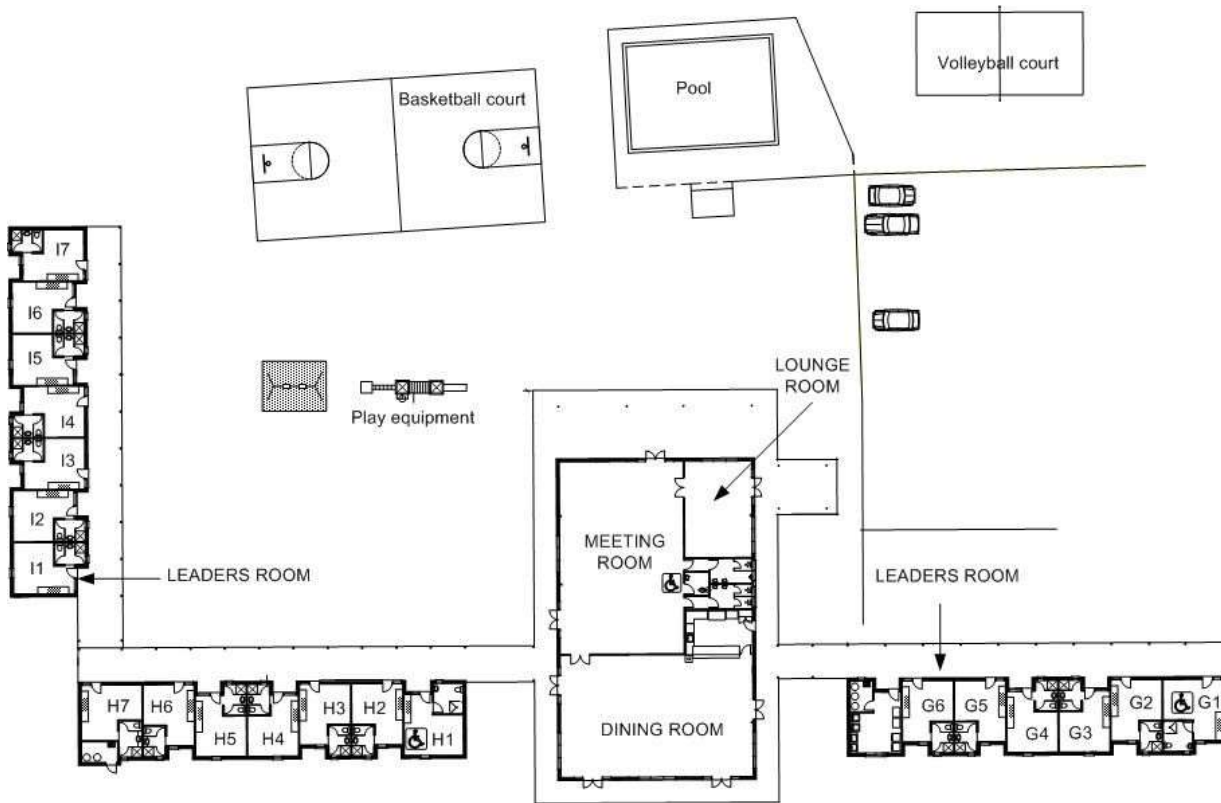

Grevillea Site Information

Site Facilities

Large meeting room
Smaller Lounge room
Pool
Basketball court
Volleyball court
Play equipment
Guest Laundry
Exclusive Car Park

Bedrooms

Rooms	Number
G1 Disabled Access	5 beds
G2 to G5	6 beds per room
G6 Leaders Room	2 beds
H1 Disabled Access	5 beds
H2 to H7	6 beds per room
I1 Leaders Room	2 beds
I2 to I7	6 beds per room

Please see bed configuration, below, for more detail

Room Facilities

Lectern
120 Chairs
12 Tables
Air-conditioning
"zip" Hot Water heater (in dining room)
Fridge
Portable White board
Table Tennis Table

AV Equipment

G Block

Room	Double Bed	Single Bed	Lower Bunk	Upper Bunk	Disable Room	Total Beds
G1	1	0	2	2	Yes	5
G2	1	0	2	3		6
G3	1	0	2	3		6
G4	1	0	2	3		6
G5	1	0	2	3		6
G6	1	1	0	0		2
Total	6	1	10	14	1 Room	31

H Block

Room	Double Bed	Single Bed	Lower Bunk	Upper Bunk	Disable Room	Total Beds
H1	1	0	2	2	Yes	5
H2	1	0	2	3		6
H3	1	0	2	3		6
H4	1	0	2	3		6
H5	1	0	2	3		6
H6	1	0	2	3		6
H7	1	0	2	3		6
Total	7	0	14	20	1 Room	41

Video

Item	Model	Number
Data Projector Controller	Epson	1
Data Projector	Epson	1
Screen	2500mm (W) x 2000mm (H)	1

Miscellaneous

Item	Model	Number
White Board (portable)	1200mm (W) x 900mm (H)	1
Lecturn		1
Audio lead (Computer / Laptop)	3.5mm x 3.5mm 3m long	1
RGB lead (Computer / Laptop)	3m	1