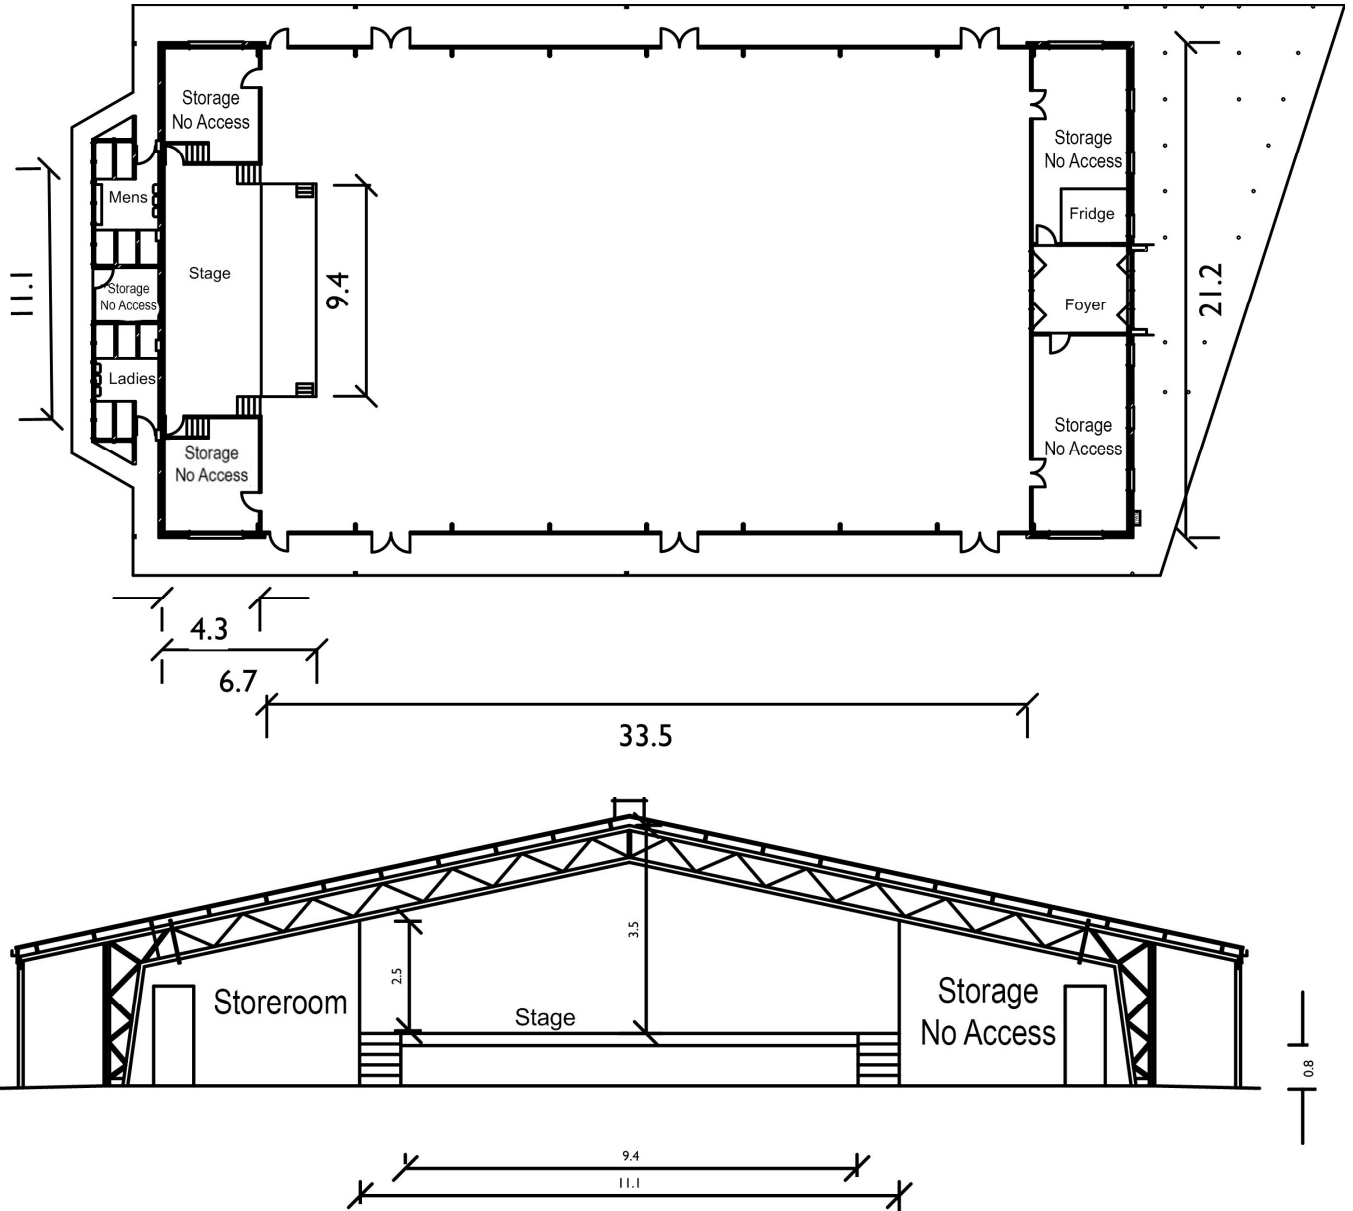

The Auditorium Site Map

Room Facilities

15 Tables
400 Chairs
Lectern
First Aid Kit
Large Whiteboard
Whiteboard Markers & Erasers
Air-conditioning
Lounges
Internal Phone
Vacuum cleaner
Vomit cleanup kit

AV Equipment

Video and Lighting

Front Projection Screen – Wireless Connection	2100mm (W) x 1800mm (H)	2
Data Projector		2
Lighting Desk	LSC Maxim	1

Available on Request with Prior Arrangement

32 Channel Digital Sound Desk
Stage Display Projector