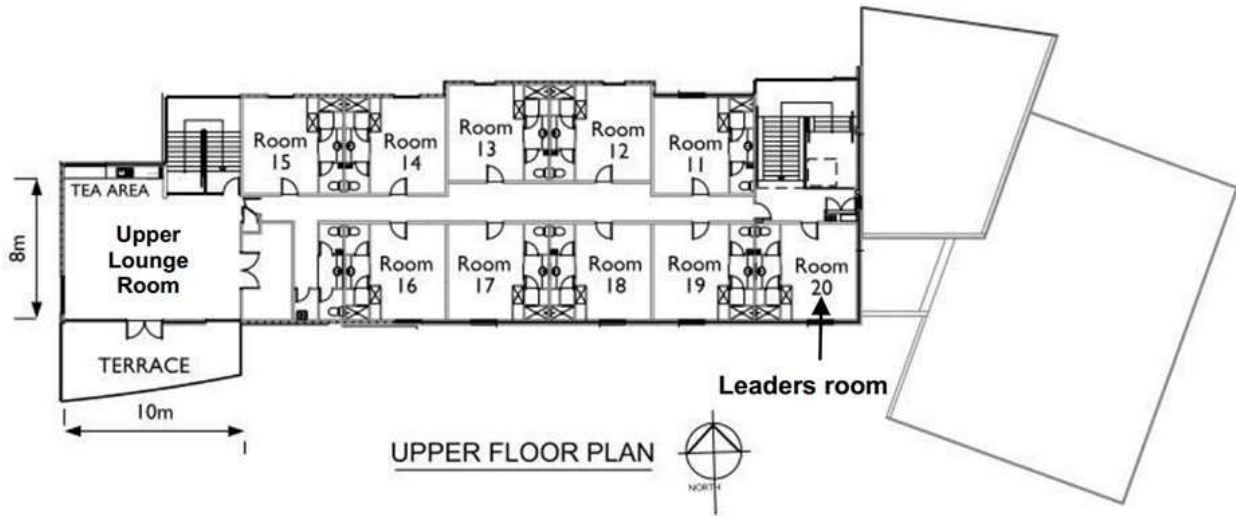

### Site Facilities

- Air-conditioning throughout the site
- Large Meeting Room
- Upper Lounge Room
- Lower Lounge Room
- 20 En-suited Bedrooms
- Including
  - 1 Disabled / Leaders room
  - 1 Leaders Room
- No Disabled access to upper floor
- Guest Laundry, located NE corner of Banksia

### Room Facilities

Lectern
120 Chairs
15 Tables
Stage
Air-conditioning
"Zip" Hot water
Bar Fridge x 2
Large Portable white board
Whiteboard Markers & Eraser
Microwave
Vacuum Cleaner
First Aid Kit
Vomit Clean Up Kit
Safe
Internal Phone

### Room Facilities

24 Chairs
5 Tables
Air-conditioning
"Zip" Hot water
Fridge
Portable Whiteboard
Whiteboard Markers & Eraser
Microwave
Lounges
Vomit Cleanup Kit
Internal Phone