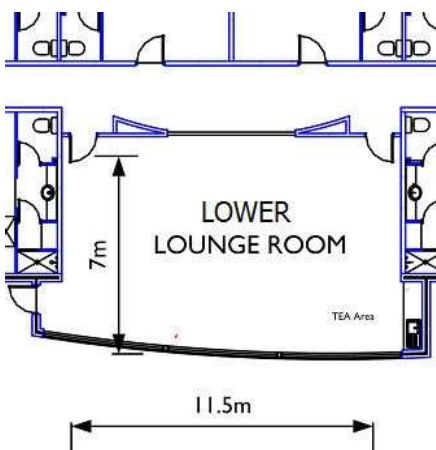

Acacia Lower Lounge

AV Equipment

Flat Screen TV
DVD Player
HDMI Lead
(System not suitable for band, speak system only)

Room Facilities

Lounges
Air-conditioning
"Zip" Hot Water
Bar Fridge
Microwave