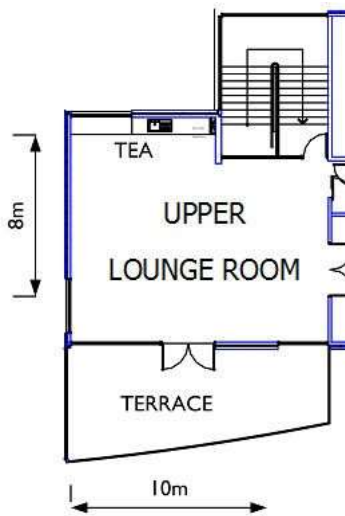

Acacia Upper Lounge

Room Facilities

24 Chairs
5 Tables
Air-conditioning
"Zip" Hot water
Fridge
Portable Whiteboard
Whiteboard Markers & Eraser
Microwave
Lounges
Vomit Cleanup Kit
Internal Phone

AV Equipment

Flat Screen TV
DVD Player
2 Channel Sound system
Power lead / Power board
HDMI Lead

Sports Equipment

Basketball
Football
Volleyball
Soccer Ball
4 Tennis Racquets
2 Tennis Balls
Ball Pump
Table Tennis Table
Table Tennis Equipment