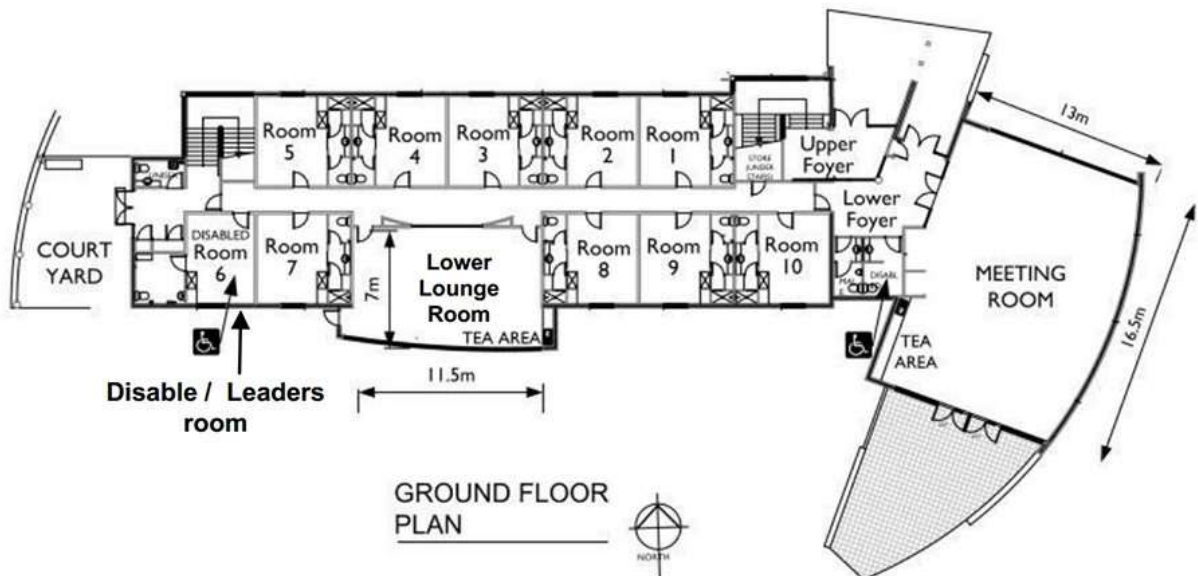

### Site Facilities

- Air-conditioning throughout the site
- Large Meeting Room
- Upper Lounge Room
- Lower Lounge Room
- 20 En-suited Bedrooms
- Including
  - 1 Disabled / Leaders room
  - 1 Leaders Room
- No Disabled access to upper floor
- Guest Laundry, located NE corner of Banksia

### Room Facilities

Lectern
120 Chairs
15 Tables
Stage
Air-conditioning
"Zip" Hot water
Bar Fridge x 2
Large Portable white board
Whiteboard Markers & Eraser
Microwave
Vacuum Cleaner
First Aid Kit
Vomit Clean Up Kit
Safe
Internal Phone

### Room Facilities

24 Chairs
5 Tables
Air-conditioning
"Zip" Hot water
Fridge
Portable Whiteboard
Whiteboard Markers & Eraser
Microwave
Lounges
Vomit Cleanup Kit
Internal Phone