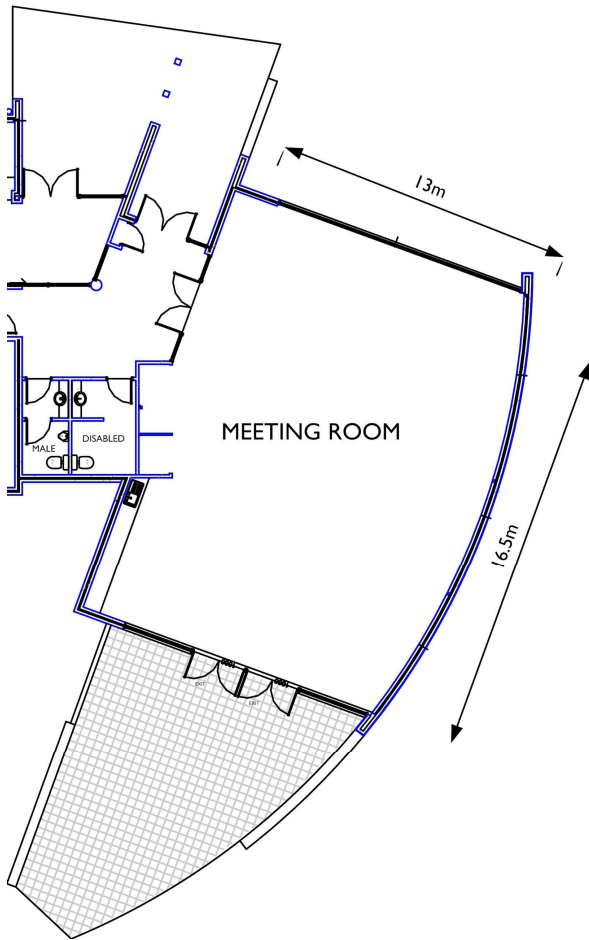

### Site Facilities

- Air-conditioning throughout the site
- Large Meeting Room
- Upper Lounge Room
- Lower Lounge Room
- 20 En-suited Bedrooms
- Including
  - 1 Disabled / Leaders room
  - 1 Leaders Room
- No Disabled access to upper floor
- Guest Laundry, located NE corner of Banksia

### Room Facilities

Lectern
120 Chairs
15 Tables
Stage
Air-conditioning
"Zip" Hot water
Bar Fridge x 2
Large Portable white board
Whiteboard Markers & Eraser
Microwave
Vacuum Cleaner
First Aid Kit
Vomit Clean Up Kit
Safe
Internal Phone