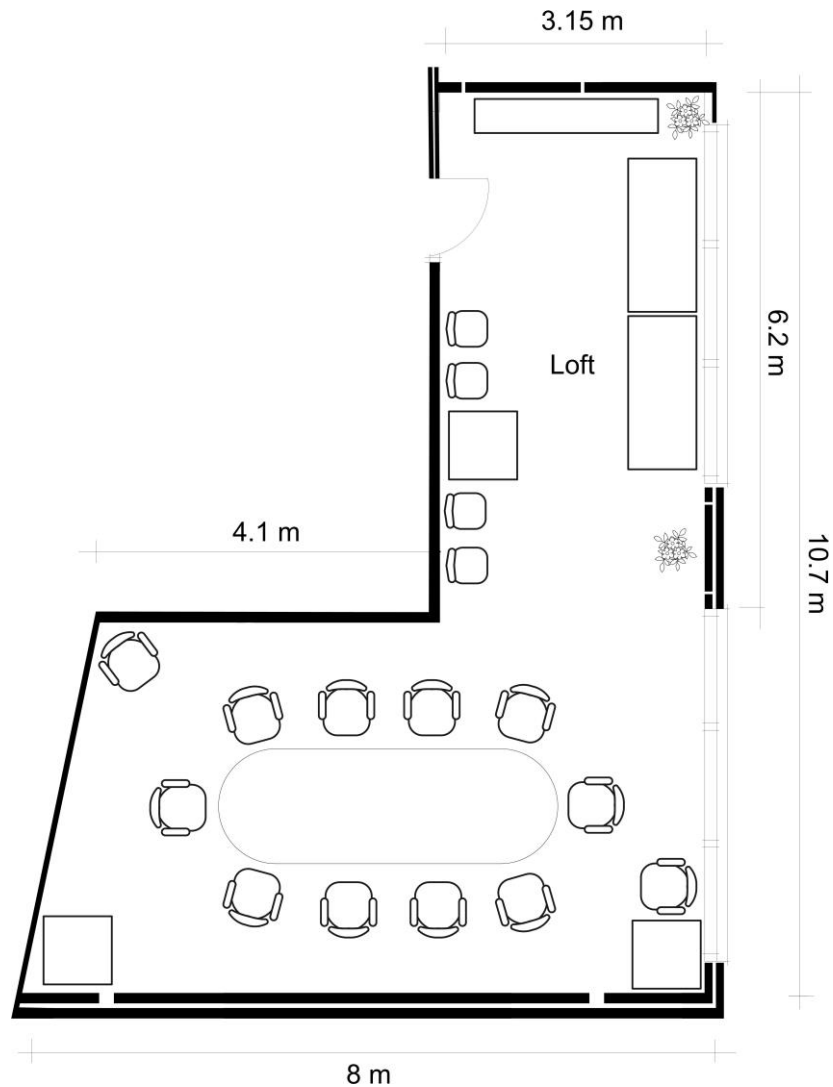

## The Loft Information Pack

### Facilities

Large Board Table

13 Chairs

Air-conditioning