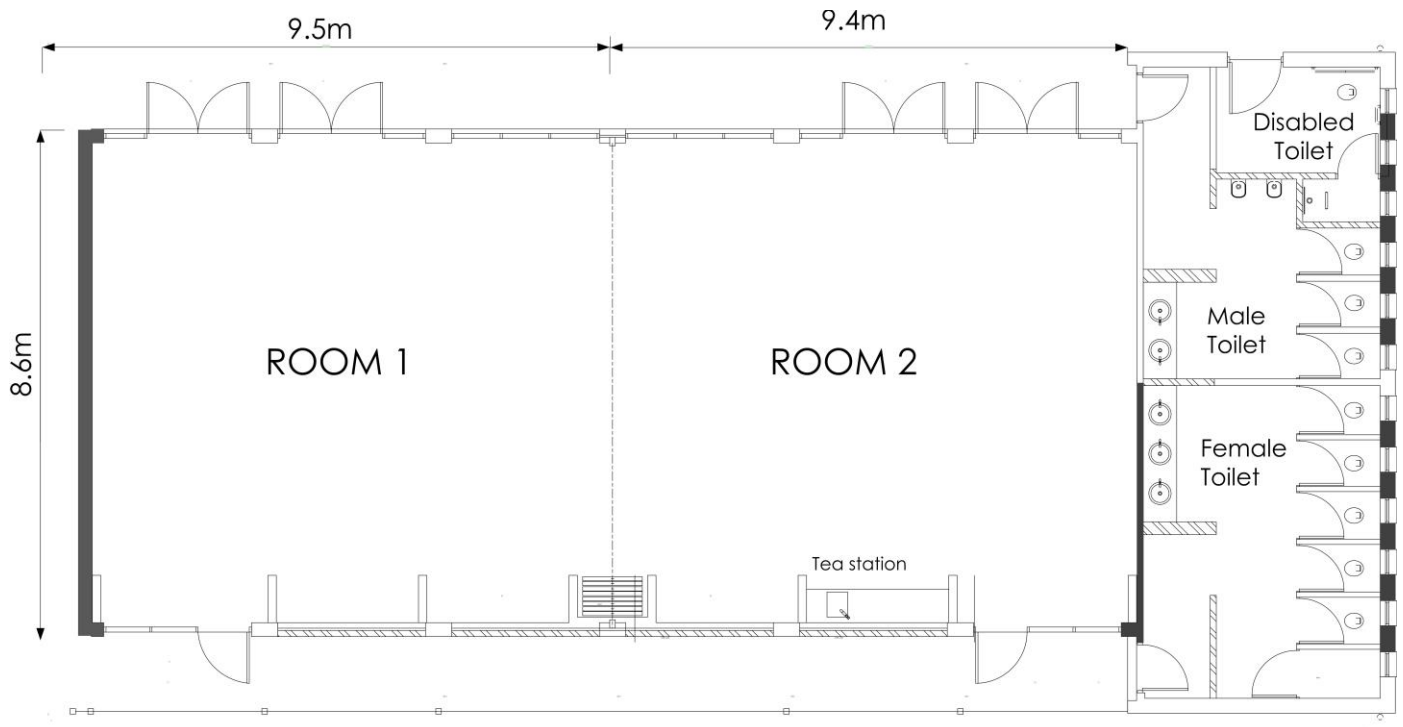

THE TOPS
LIFE TO THE FULL

Crawford Room Information

Complimentary Equipment

2x Flat Screen TV (1 in each room)
Large Whiteboard
Whiteboard Markers & Erasers
DVD Player
VGA & Audio Lead
HDMI Lead
Concertina Wall
1 Microphone
1 Microphone Lead

Facilities

60 Chairs
10 Tables
Lounge
s Bar
Fridge
Zip Water Heater
Microwave
Air-conditioning