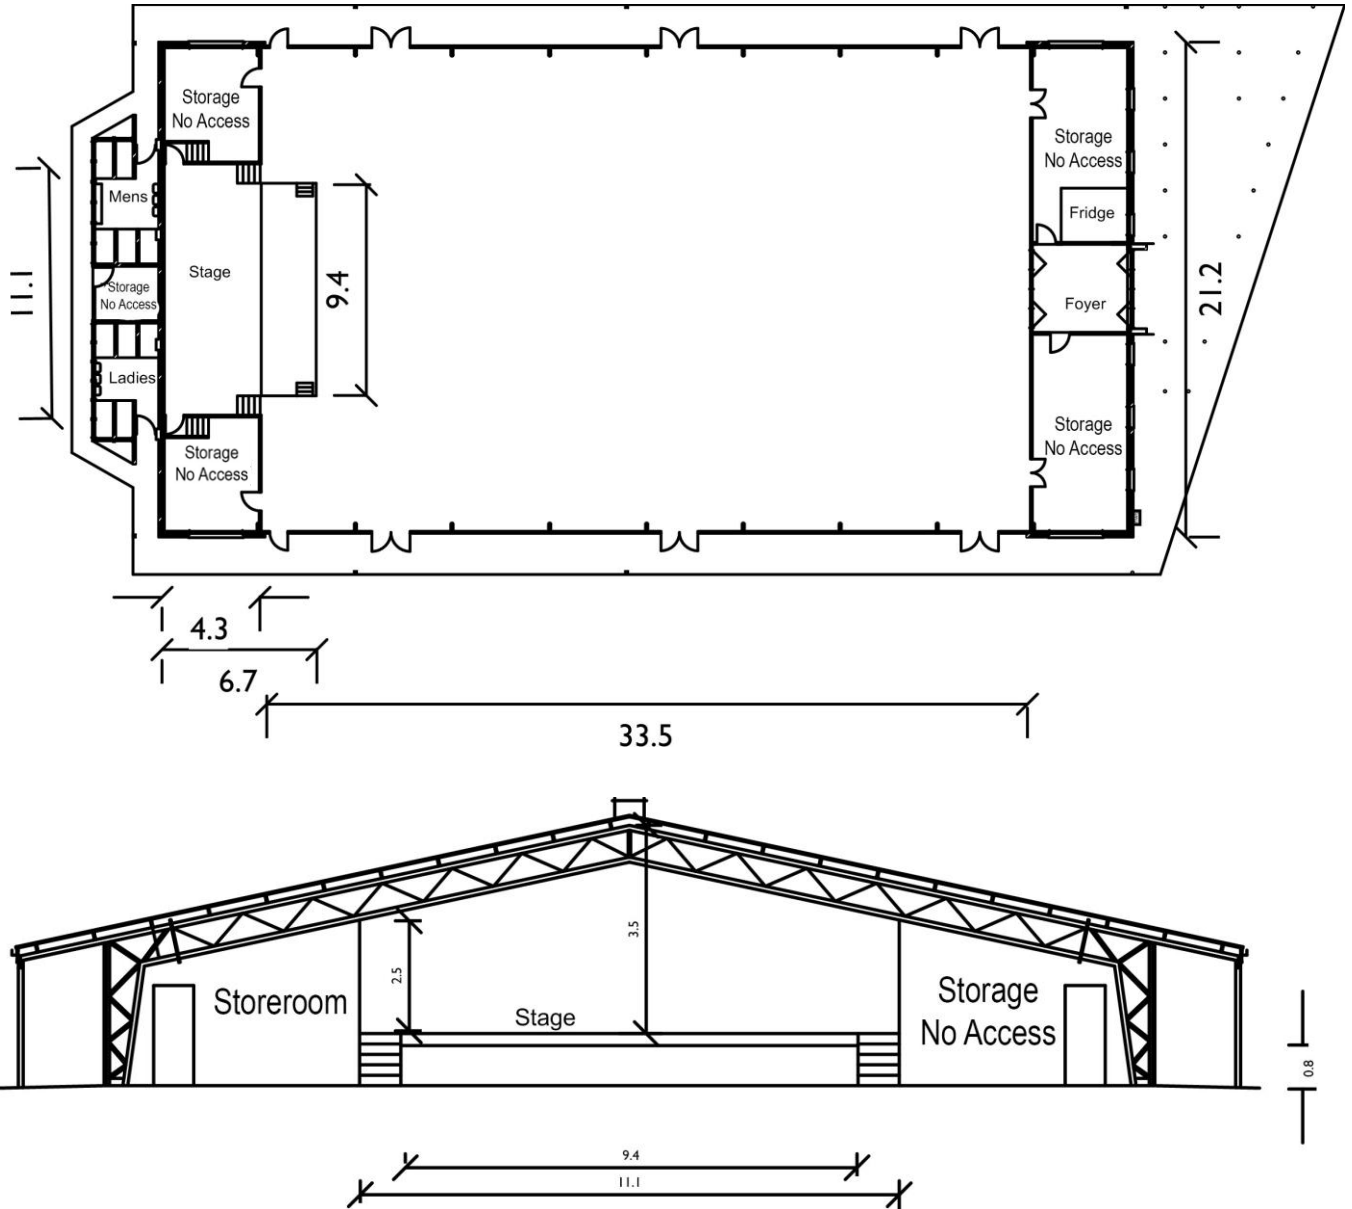

The Auditorium Site Map

Complimentary
Equipment

Facilities

Available on Request with Prior Arrangement

2 Microphones
1 DI
2 Microphone Stands
1 Jack Lead
3 Microphone Leads
1 Power lead
1 Power board
1 Mixer 4 Channel
Speakers
Speakers (sub)
Speakers (Foldback)
Foldback Speaker Leads
CD Player
DVD Player
HDMI Lead
VGA & Audio Lead

10 Tables
500 Chairs
Lecturn
First Aid Kit
Large Whiteboard
Whiteboard Markers & Erasers
Air-conditioning
Lounges
Internal Phone

32 Channel Digital Sound Desk (Roland M300)
Stage Display Projector

Video and Lighting			
Front Projection Screen	2100mm (W) x 1800mm (H)		2
Data Projector			2
Lighting Desk	LSC Maxim		1