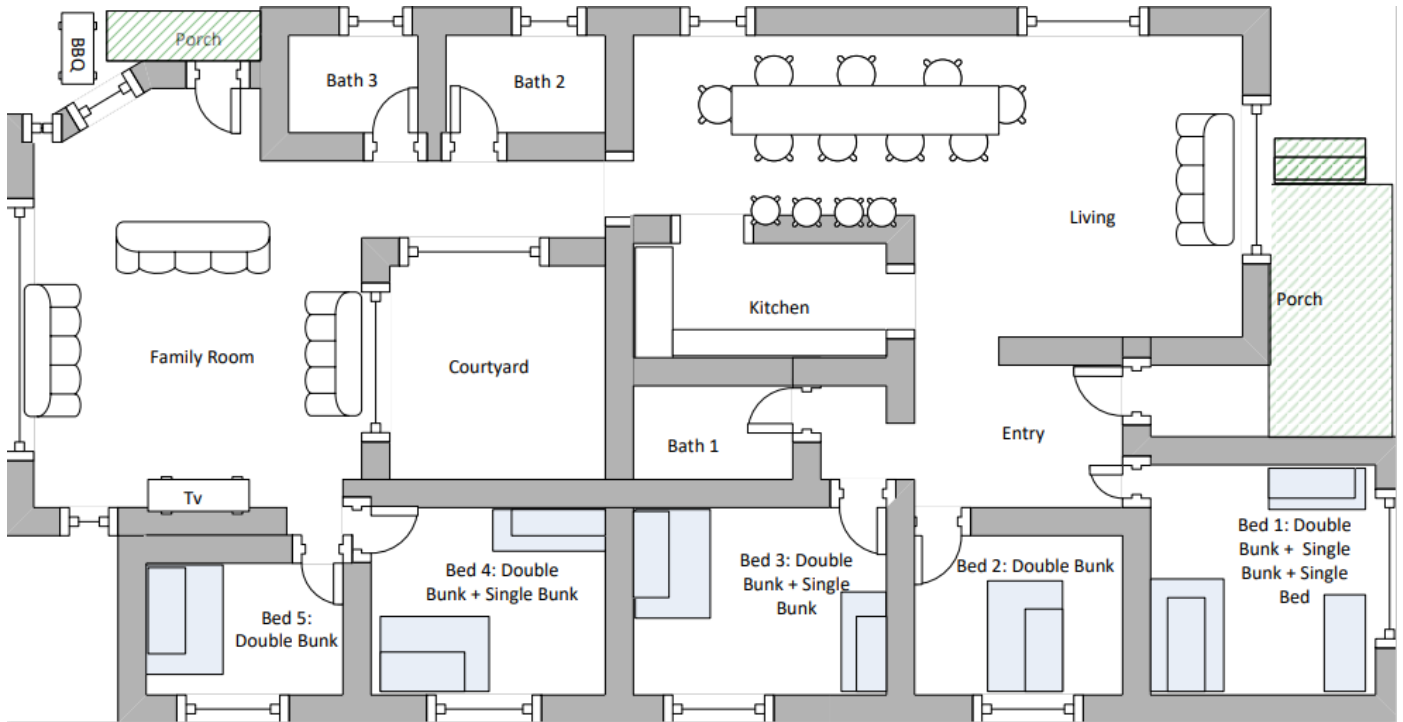

Guest House Site Map

Amenities

Air Conditioning
Vacuum Cleaner
First Aid Kit
Vomit Clean Up Kit
Large Smart TV
DVD Player
Small Whiteboard
Whiteboard Markers & Eraser
2 Tables
HDMI Lead
Internal Phone

Site Facilities

Lounge Area
Dining Area
Kitchen
3 Bathrooms

Bedrooms

Room 1	5 beds
Room 2	2 beds
Room 3	4 beds
Room 4	4 beds
Room 5	2 beds
5 bedrooms	
See bedroom configuration for greater detail	
Total 15 beds	

Sports Equipment

Basketball
Football
Soccer Ball
Volleyball
4 x Tennis Racquets
2 x Tennis Balls
Ball Pump
Cricket Set

Guest House Bed Configuration

Room	Double Bed	Single Bed	Lower Bunk	Upper Bunk	Disable Room	Total Beds
1	1	1	1	2		5
2	1	0	0	1		2
3	1	0	1	2		4
4	1	0	1	2		4
5	1	0	0	1		2
Total	5	1	3	8	Nil	17