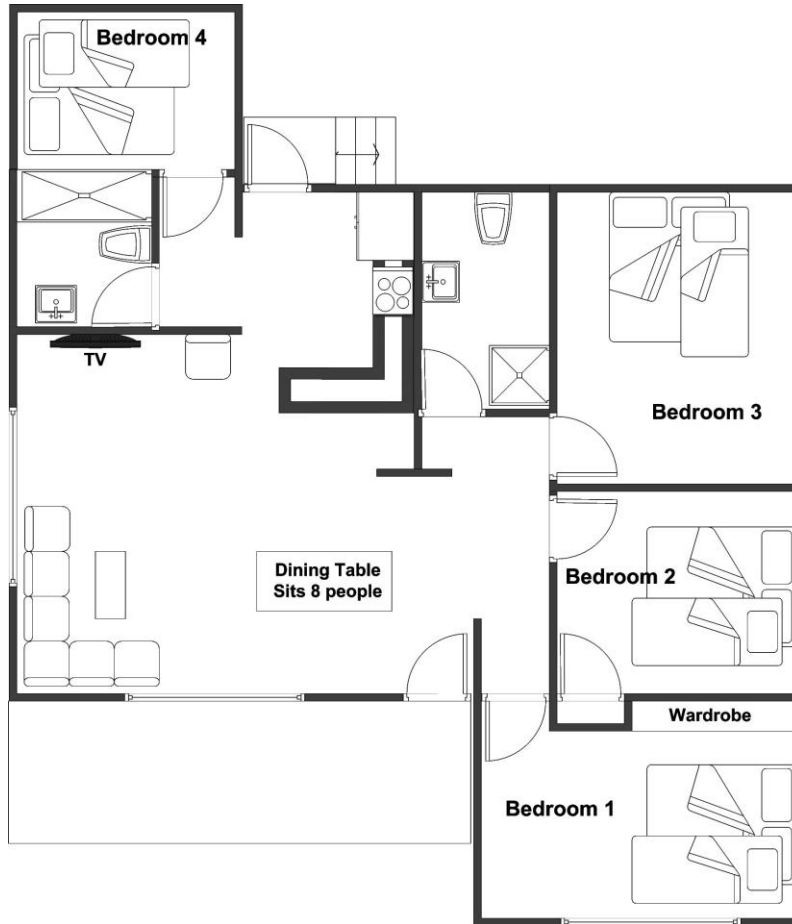

The Lodge Information Pack

Amenities
Site
Facilities

Bedrooms
Sports Equipment

Air Conditioning
Vacuum Cleaner
First Aid Kit
Vomit Clean Up Kit
TV
DVD Player
Small Whiteboard
Whiteboard Markers & Eraser
VGA lead
HDMI Lead
Internal Phone

Lounge Room
Dining Area
Kitchen
2 Bathrooms

Room 1	2 beds
Room 2	2 beds
Room 3	2 beds
Room 4	2 beds
4 bedrooms	
See bedroom configuration for greater detail	
Total 8 beds	

Basketball
Football
Soccer Ball
Volleyball
4 x Tennis Racquets
2 x Tennis Balls
Ball Pump
Cricket Set

The Lodge Bed Configuration

1	1	0	0	1	2
2	1	0	0	1	2
3	1	0	0	1	2
4	1	0	0	1	2
Total	4	0	0	4	8