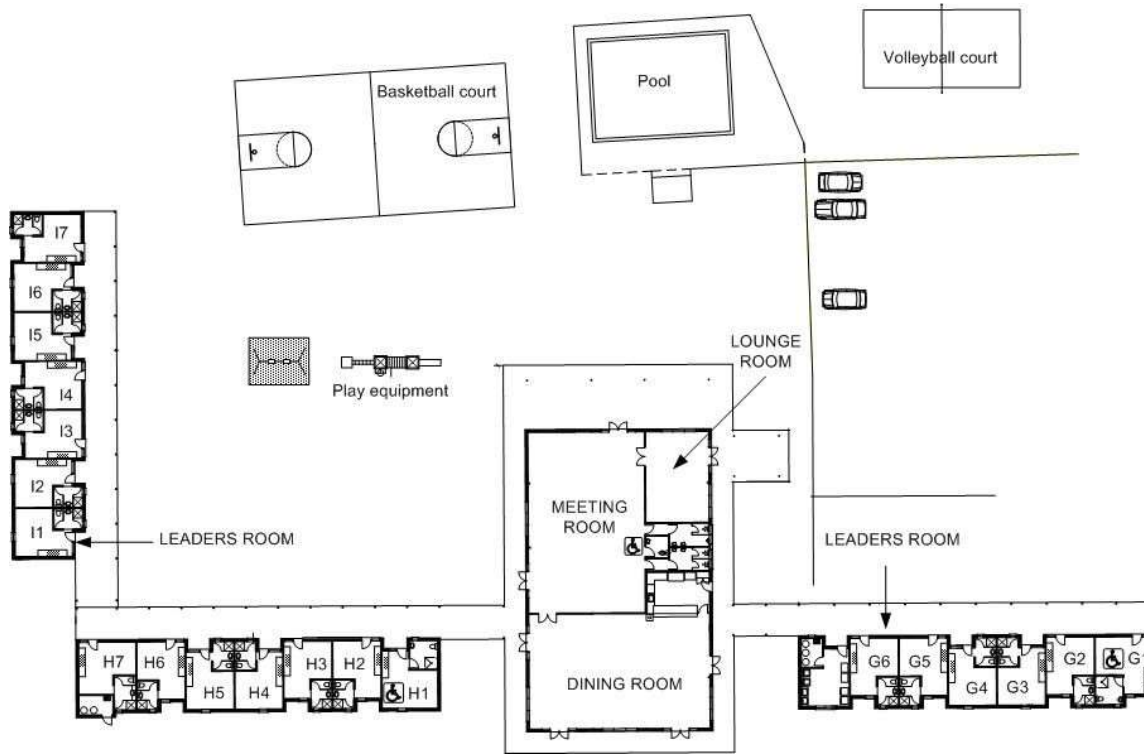

## Site Facilities

Large meeting room
Smaller Lounge room
Pool
Basketball court
Volleyball court
Play equipment

## Bedrooms

Rooms	Number
G1 Disabled Access	5 beds
G2 to G5	6 beds per room
G6 Leaders Room	2 beds
H1 Disabled Access	5 beds
H2 to H7	6 beds per room
I1 Leaders Room	2 beds
I2 to I7	6 beds per room

Please see bed configuration, below, for more detail

**Meeting Room Facilities**

Lectern
130 Chairs
12 Tables
A/C
"zip" Hot Water heater (in dining room)
Fridge
Portable White board
Table Tennis Table

### Miscellaneous

Item	Model	Number
White Board (portable)	1200mm (W) x 900mm (H)	1
Lecturn		1
Audio lead (Computer / Laptop)	3.5mm x 3.5mm 3m long	1
RGB lead (Computer / Laptop)	3m	1