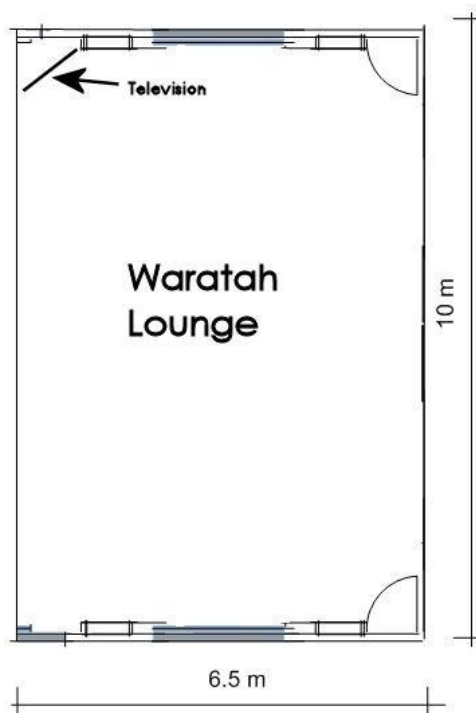

Waratah Site Information

Site Facilities

- Large Meeting Room
- Smaller Lounge Room
- 28 Bedrooms
- Including 2 Disabled Access Rooms
- Guest Laundry (NE Cnr Banksia site)

Complimentary AV Equipment

Data projector
DVD / VHS Player
Sound system
8 Channel mixer
4 Microphones
Power lead / Power board
2 foldback speakers
CD Player

Room Facilities

Large Television
DVD Player
2 Tables
43 Chairs
Lounges
Fridge

A Block

Room	Double Bed	Single Bed	Lower Bunk	Upper Bunk	Disable Room	Total Beds
A1	1	0	2	3		6
A2	1	0	2	3		6
A3	1	0	2	3		6
A4	1	0	2	3		6
A5	1	0	2	3		6
A6	1	0	1	2		4
A7	1	0	2	3		6
A8	1	0	2	3		6
A9	1	0	2	3		6
A10	1	0	2	3		6
A11	1	0	2	3		6
A12	1	0	2	3		6
Total	12	0	23	35		70