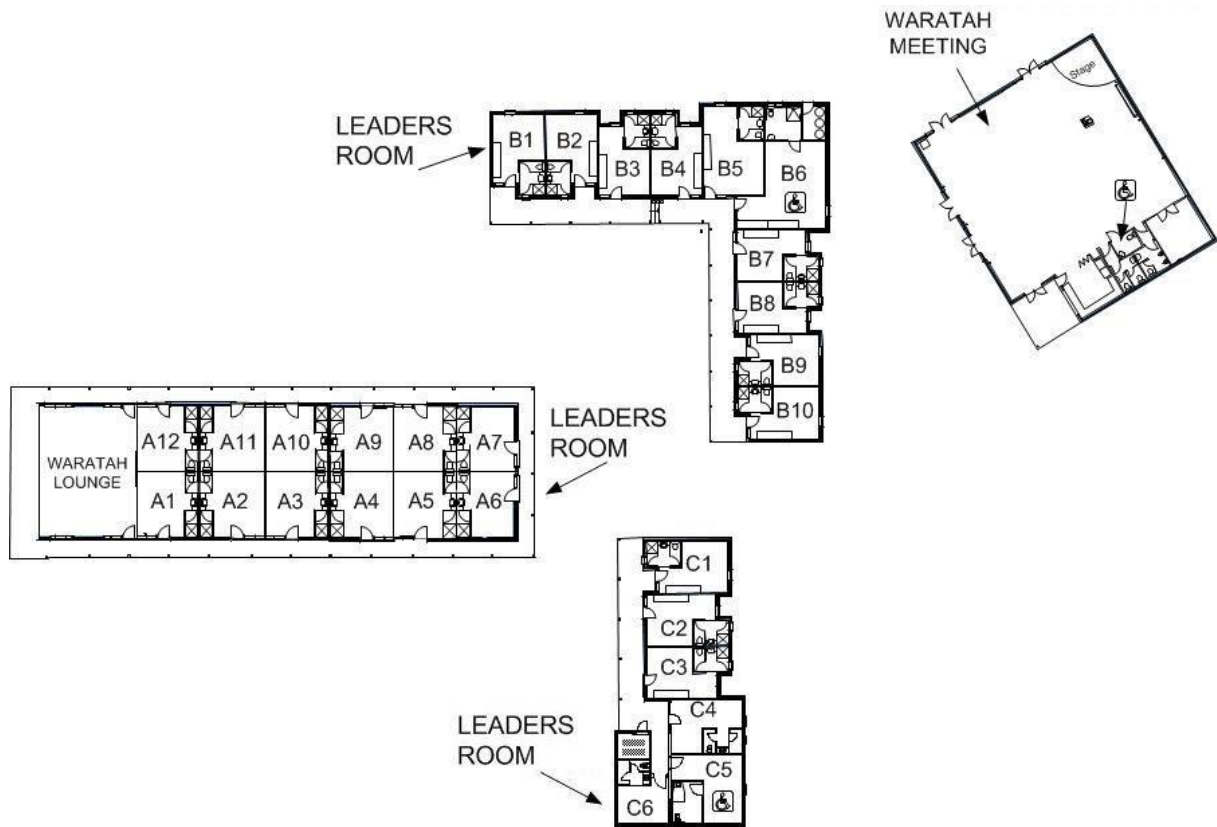

Waratah Site Information

Site Facilities

- Large Meeting Room
- Smaller Lounge Room
- 28 Bedrooms
- Including 2 Disabled Access Rooms
- Guest Laundry (NE Cnr Banksia site)

Complimentary AV Equipment

Data projector
DVD / VHS Player
Sound system
8 Channel mixer
4 Microphones
Power lead / Power board
2 foldback speakers
CD Player

Room Facilities

Large Television
DVD Player
2 Tables
43 Chairs
Lounges
Fridge

A Block

Room	Double Bed	Single Bed	Lower Bunk	Upper Bunk	Disable Room	Total Beds
A1	1	0	2	3		6
A2	1	0	2	3		6
A3	1	0	2	3		6
A4	1	0	2	3		6
A5	1	0	2	3		6
A6	1	0	1	2		4
A7	1	0	2	3		6
A8	1	0	2	3		6
A9	1	0	2	3		6
A10	1	0	2	3		6
A11	1	0	2	3		6
A12	1	0	2	3		6
Total	12	0	23	35		70

B Block

Room	Double Bed	Single Bed	Lower Bunk	Upper Bunk	Disable Room	Total Beds
B1	1	0	1	1		3
B2	0	0	3	3		6
B3	0	0	3	3		6
B4	0	0	3	3		6
B5	1	0	2	3		6
B6	2	0	2	3	Yes	7
B7	0	0	3	3		6
B8	0	0	3	3		6
B9	0	0	3	3		6
B10	0	0	3	3		6
Total	4	0	26	28	1 Room	58

Video

Item	Model	Number
Data Projector Controller	Crestron	1
Data Projector	Hitachi CP-5021N, 4000 lm	1
Screen	3000mm (W) x 2500mm (W)	1

Miscellaneous

Item	Model	Number
White Board (Double sided)	1200mm (W) x 900mm (H)	1
Lectern		1
Audio lead 3.5mm (Computer / Laptop)	5m	1
RGB (Computer /Laptop)	5m	1