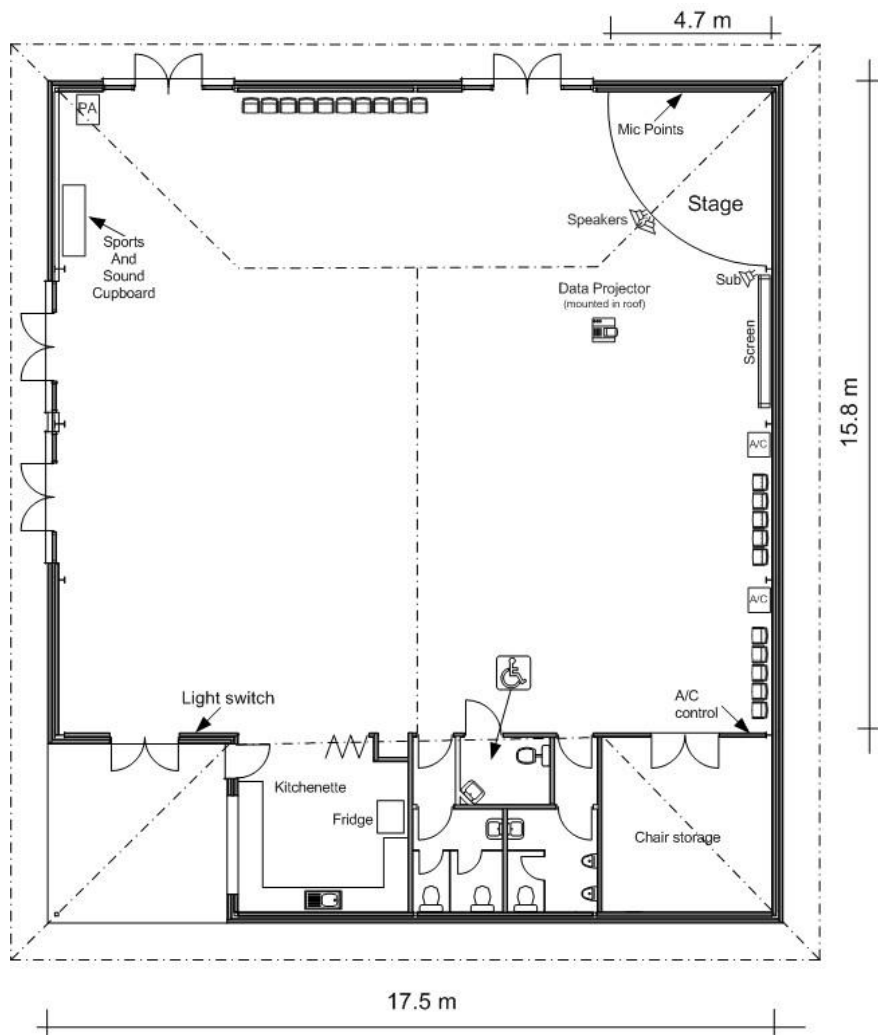

Waratah Site Information

Site Facilities

- Large Meeting Room
- Smaller Lounge Room
- 28 Bedrooms
- Including 2 Disabled Access Rooms
- Guest Laundry (NE Cnr Banksia site)

Complimentary AV Equipment

Data projector
DVD / VHS Player
Sound system
8 Channel mixer
4 Microphones
Power lead / Power board
2 foldback speakers
CD Player

Room Facilities

Large Television
DVD Player
2 Tables
43 Chairs
Lounges
Fridge

A Block

Room	Double Bed	Single Bed	Lower Bunk	Upper Bunk	Disable Room	Total Beds
A1	1	0	2	3		6
A2	1	0	2	3		6
A3	1	0	2	3		6
A4	1	0	2	3		6
A5	1	0	2	3		6
A6	1	0	1	2		4
A7	1	0	2	3		6
A8	1	0	2	3		6
A9	1	0	2	3		6
A10	1	0	2	3		6
A11	1	0	2	3		6
A12	1	0	2	3		6
Total	12	0	23	35		70

B Block

Room	Double Bed	Single Bed	Lower Bunk	Upper Bunk	Disable Room	Total Beds
B1	1	0	1	1		3
B2	0	0	3	3		6
B3	0	0	3	3		6
B4	0	0	3	3		6
B5	1	0	2	3		6
B6	2	0	2	3	Yes	7
B7	0	0	3	3		6
B8	0	0	3	3		6
B9	0	0	3	3		6
B10	0	0	3	3		6
Total	4	0	26	28	1 Room	58

Video

Item	Model	Number
Data Projector Controller	Crestron	1
Data Projector	Hitachi CP-5021N, 4000 lm	1
Screen	3000mm (W) x 2500mm (W)	1

Miscellaneous

Item	Model	Number
White Board (Double sided)	1200mm (W) x 900mm (H)	1
Lectern		1
Audio lead 3.5mm (Computer / Laptop)	5m	1
RGB (Computer /Laptop)	5m	1