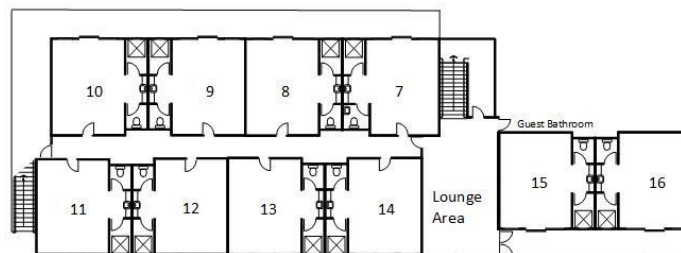

THE TOPS
LIFE TO THE FULL

Boronia Site Information

Top Floor

Ground Floor

Site Facilities

Large Meeting Room

Smaller Lounge Room

16 Bedrooms (incl 1 disabled access)