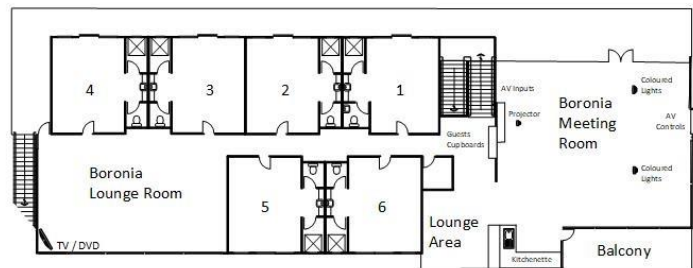

THE TOPS
LIFE TO THE FULL

Boronia Site Information

Top Floor

Ground Floor

Site Facilities

Large Meeting Room

Smaller Lounge Room

16 Bedrooms (incl 1 disabled access)

Guest Laundry (NE Cnr Banksia site)

Complimentary Equipment

DVD Player
VGA & Audio Lead
HDMI Lead
DI Box
Jack Lead
1 Microphone
Microphone Stand
Microphone Lead
Data Projector (Aspect Ratio 16:9)
Power lead / Power board

Meeting Room Facilities

Lectern
80 Chairs
20 Tables
OHP
White Board
Air-conditioning
Fridge
Kitchenette
Microwave
Safe
Vacuum Cleaner
Vomit Cleanup Kit
Whiteboard Markers & Eraser
Internal Phone

Complimentary Sports Equipment