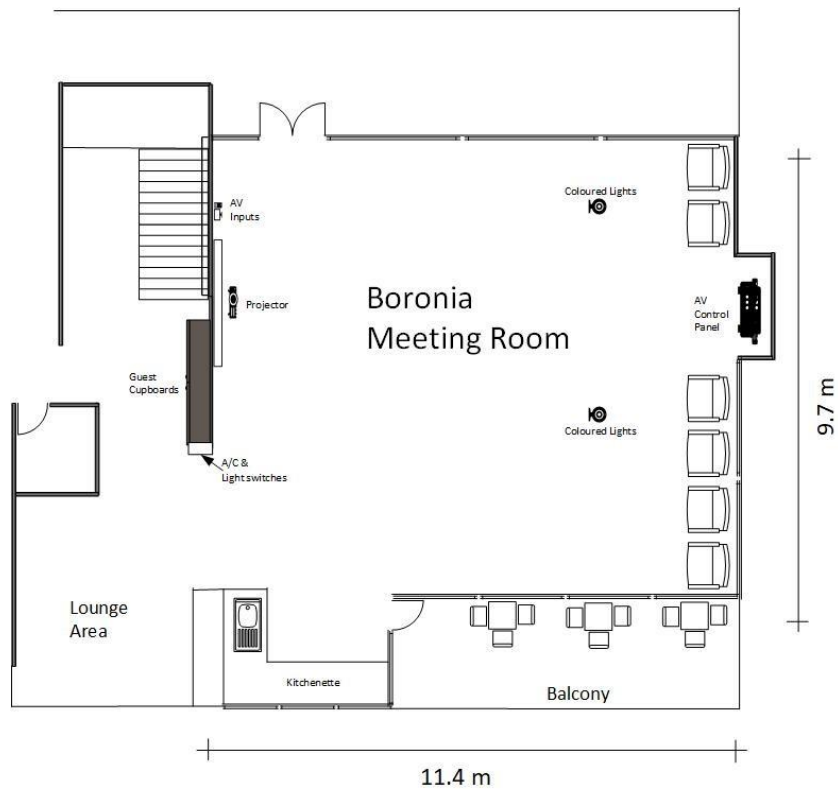

THE TOPS
LIFE TO THE FULL

Boronia Site Information

Top Floor

Ground Floor

Site Facilities

Large Meeting Room

Smaller Lounge Room

16 Bedrooms (incl 1 disabled access)

Guest Laundry (NE Cnr Banksia site)

Complimentary Equipment

DVD Player
VGA & Audio Lead
HDMI Lead
DI Box
Jack Lead
1 Microphone
Microphone Stand
Microphone Lead
Data Projector (Aspect Ratio 16:9)
Power lead / Power board

Meeting Room Facilities

Lectern
80 Chairs
20 Tables
OHP
White Board
Air-conditioning
Fridge
Kitchenette
Microwave
Safe
Vacuum Cleaner
Vomit Cleanup Kit
Whiteboard Markers & Eraser
Internal Phone

Complimentary Sports Equipment