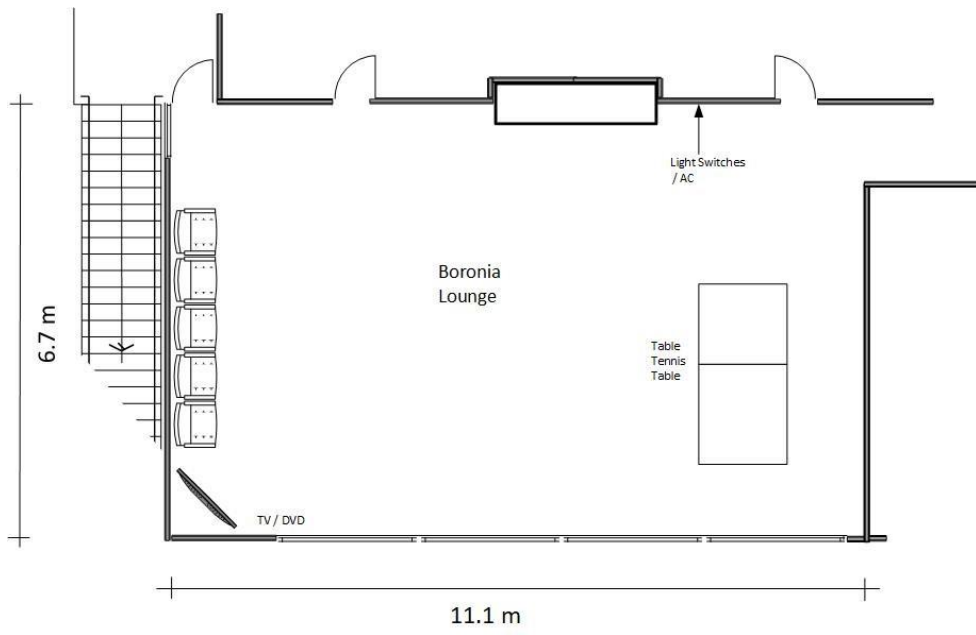

Room Facilities

Air-conditioning
First Aid Cabinet
TV
DVD Player
Table Tennis Table