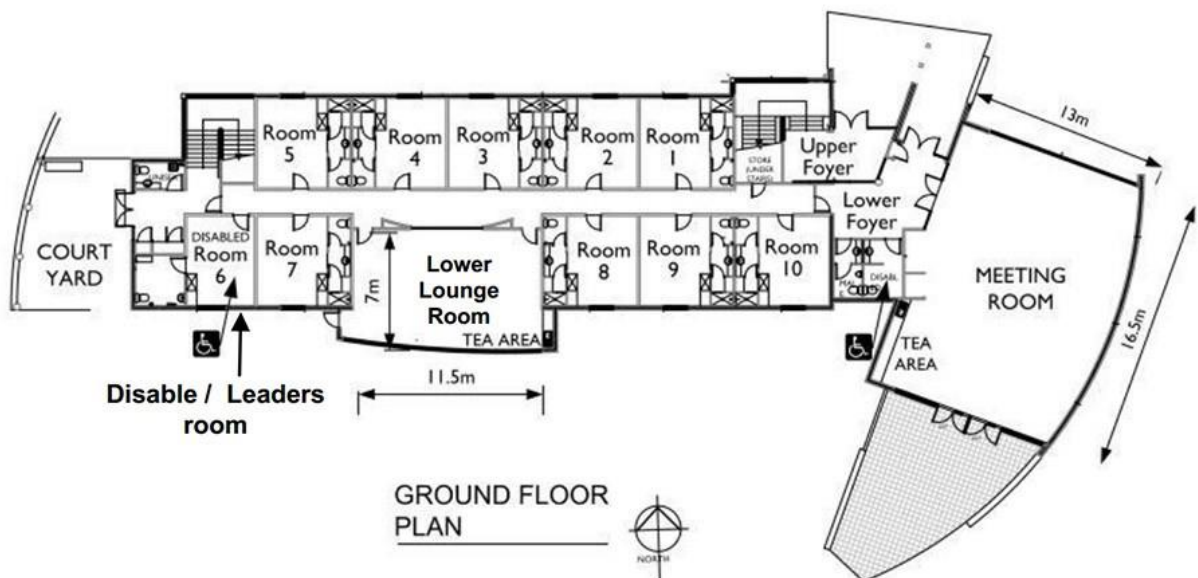

Acacia Site Information

Site Facilities

- Air-conditioning throughout the site
- Large Meeting Room
- Upper Lounge Room
- Lower Lounge Room
- 20 En-suited Bedrooms
- Including
- 1 Disabled / Leaders room
- 1 Leaders Room
- No Disabled access to upper floor
- Guest Laundry, located NE corner of Banksia

Lectern
120 Chairs
15 Tables
Stage
Air-conditioning
"Zip" Hot water
Fridge
Large Portable white board
Whiteboard Markers & Eraser
Microwave
Vacuum Cleaner
First Aid Kit
Vomit Clean Up Kit
Safe
Internal Phone

Room Facilities

- 10 Chairs
- 5 Tables
- Air-conditioning
- "Zip" Hot water
- Fridge
- Portable Whiteboard
- Whiteboard Markers & Eraser
- Microwave
- Lounges
- Vomit Cleanup Kit
- Vacuum Cleaner
- Internal Phone

Total

Floor	Double Bed	Single Bed	Lower Bunk	Upper Bunk	Disable Room	Total Beds
Lower Floor	10	9	19	19	1 Room	57
Upper Floor	10	10	19	19		58
Total	20	12	38	38	1 Room	115