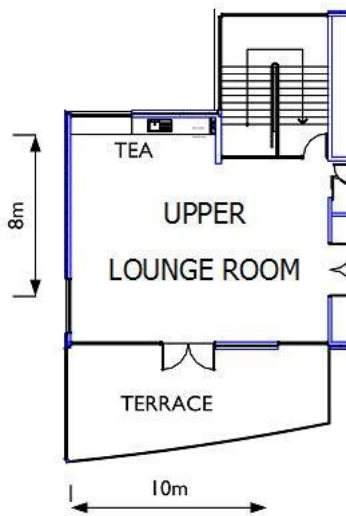

Acacia Upper Lounge

Complimentary Equipment

- Flat Screen TV
- DVD Player
- 2 Channel Sound system
- Power lead / Power board
- HDMI Lead
- VGA & Audio Lead
- (System not suitable for band, speak system only)

Room Facilities

- 10 Chairs
- 5 Tables
- Air-conditioning
- "Zip" Hot water
- Fridge
- Portable Whiteboard
- Whiteboard Markers & Eraser
- Microwave
- Lounges
- Vomit Cleanup Kit
- Vacuum Cleaner
- Internal Phone

Complimentary Sports Equipment

- Basketball
- Football
- Volleyball
- Soccer Ball
- 4 Tennis Racquets
- 2 Tennis Balls
- Ball Pump
- Table Tennis Table
- Table Tennis Equipment