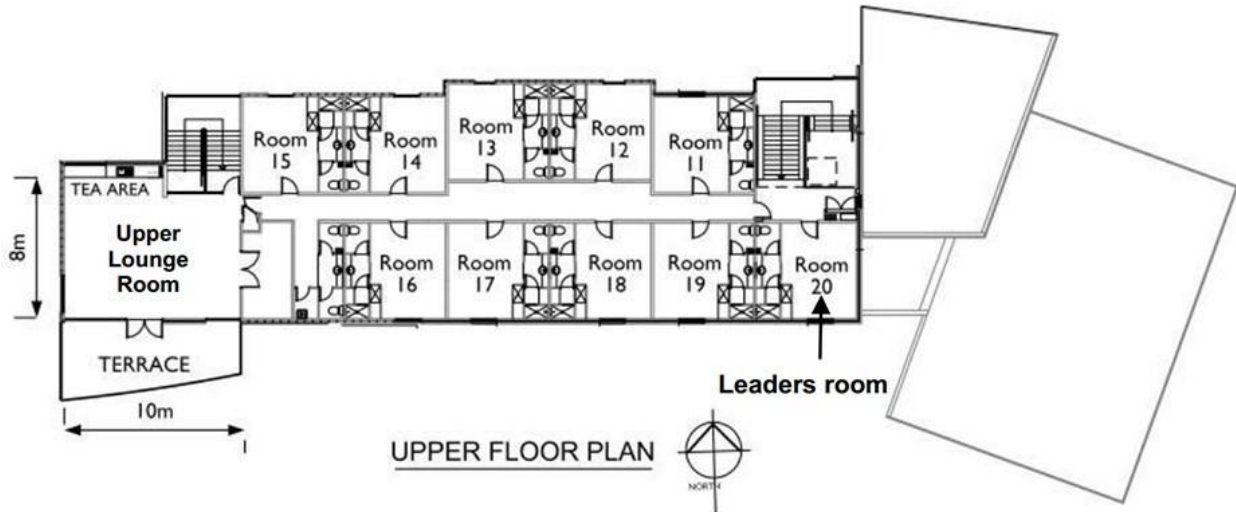

Acacia Site Information

Site Facilities

- Air-conditioning throughout the site
- Large Meeting Room
- Upper Lounge Room
- Lower Lounge Room
- 20 En-suited Bedrooms
- Including
- 1 Disabled / Leaders room
- 1 Leaders Room
- No Disabled access to upper floor
- Guest Laundry, located NE corner of Banksia

Room Facilities

- 10 Chairs
- 5 Tables
- Air-conditioning
- "Zip" Hot water
- Fridge
- Portable Whiteboard
- Whiteboard Markers & Eraser
- Microwave
- Lounges
- Vomit Cleanup Kit
- Vacuum Cleaner
- Internal Phone