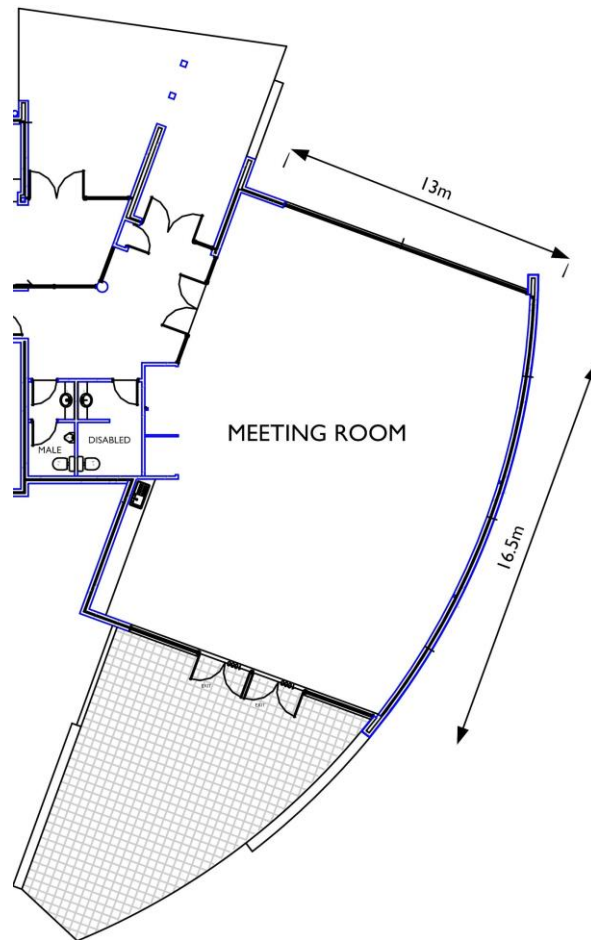

Acacia Site Information

Site Facilities

- Air-conditioning throughout the site
- Large Meeting Room
- Upper Lounge Room
- Lower Lounge Room
- 20 En-suited Bedrooms
- Including
- 1 Disabled / Leaders room
- 1 Leaders Room
- No Disabled access to upper floor
- Guest Laundry, located NE corner of Banksia